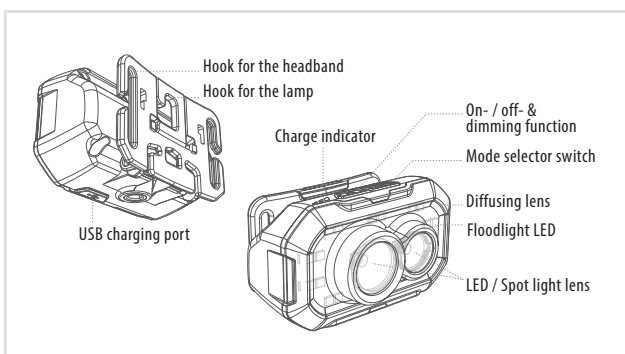

## SETO CLAYMORE HEADY+

The **SETO CLAYMORE HEADY+** impresses with its many possibilities for use. The included headband makes it ideal for maintenance and repair as well as for hiking or camping. With the intelligent holding device, it can be quickly converted into a headlamp, a ceiling light with hook, or even into a practical clamp light thanks to the additional clip.

In addition, the **SETO CLAYMORE HEADY+** has a 1/4" thread for attachment to commercially available tripods, which greatly extends the range of applications. The built-in Li-Ion battery supplies the lamp with power for up to 70 hours and is fully charged in 6 hours via the built-in Micro-USB connection. With a range of approx. 150 m the **SETO CLAYMORE HEADY+** is perfectly equipped.

### PRODUCT FEATURES

- Can be used as front, ceiling or clamp luminaire
- 1/4" thread for tripods
- Adjustable angle (90° in 4 steps)
- Six light modes + SOS + dimming
- Compact and lightweight housing (74 x 44 x 44.2 mm / 104 g)

### TECHNICAL DATA

Photometric Data	
<b>Luminous flux</b>	<b>Focused light:</b> 35 - 600 lm, 3-150 m (range) <b>Diffused light:</b> 35 - 400 lm
<b>Lighting duration</b>	<b>Focused light:</b> 4 - 70 h <b>Diffused light:</b> 6 - 70 h
<b>Colour temperature</b>	<b>Focused light:</b> 5700 K <b>Diffused light:</b> 3000 K / 4100 K / 5700 K
General Data	
<b>Abgle adjustment</b>	90° swiveling in 4 steps
<b>Battery</b>	Li-Ion 3,6 V / 3.500 mAh (12,6 Wh)
<b>Charging time</b>	6 h
<b>Dimension (HxWxD / Ø)</b>	74 x 44 x 44,2 mm / 120 - 220 mm
<b>Special functions</b>	Focused light Diffused light (ww/nw/cw)
<b>Item no:</b>	<b>142400032</b>